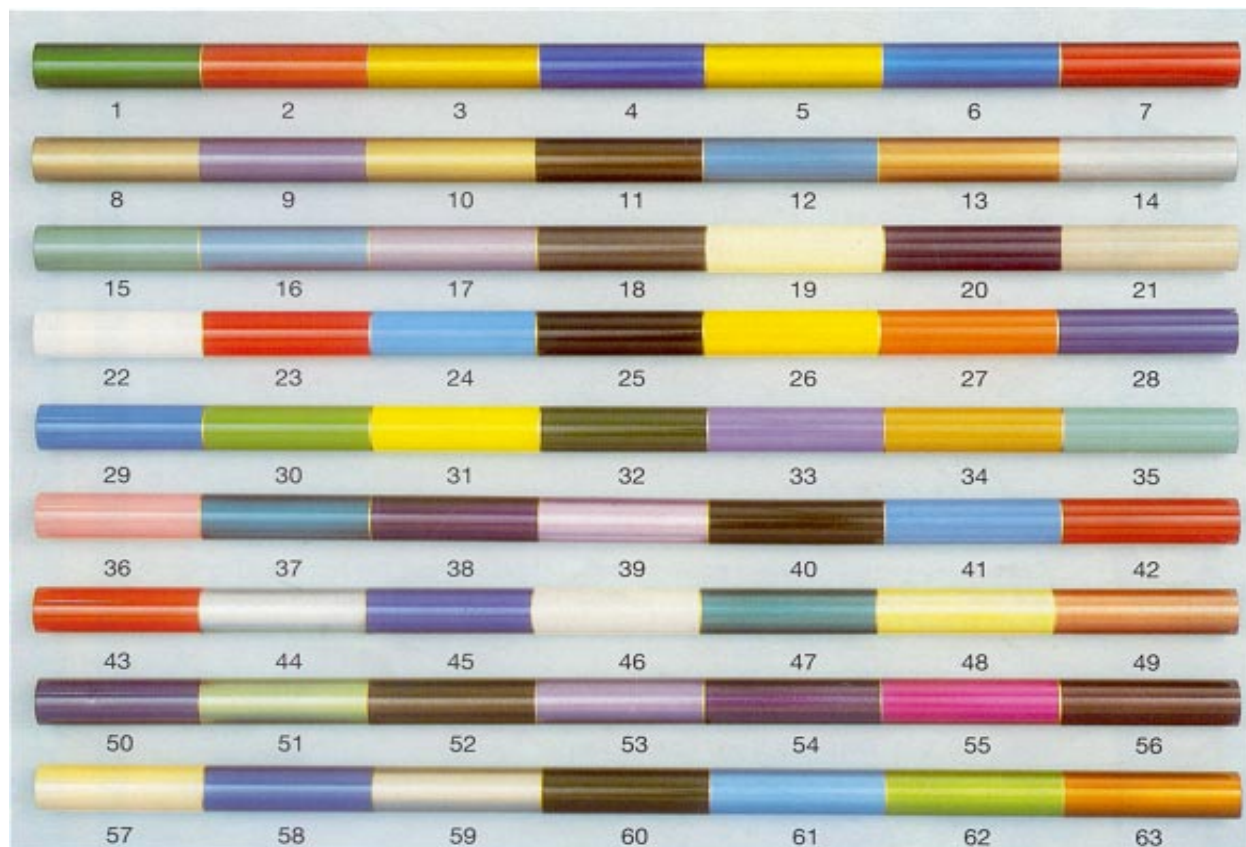

T.J. Cycles Colour Chart

Please quote reference number and colour name when ordering

1 Emerald Green Flamboyant	22 White enamel	43 Flame Red Pearl
2 Red Flamboyant	23 Red Enamel	44 Silver Pearl
3 Gold Flamboyant	24 Light Blue Enamel	45 Electric Blue Pearl
4 Dark Blue Flamboyant	25 Black Enamel	46 White Pearl
5 Lime Green Flamboyant	26 Yellow Enamel	47 Turquoise Pearl
6 Anquetil Blue Flamboyant	27 Orange Enamel	48 Lemon Pearl
7 Ruby Flamboyant	28 Royal Blue Enamel	49 Dusky Pink Pearl
8 Champagne Polychromatic	29 Riviera Blue Enamel	50 Midnight Blue Pearl
9 Purple Polychromatic	30 Apple Green Enamel	51 Moss Green Pearl
10 Gold Polychromatic	31 Canary Yellow Enamel	52 Tabacco Pearl
11 Coffee Bronze Polychromatic	32 British Racing Green Enamel	53 Mauve Pearl
12 Metallic Blue Polychromatic	33 Mauve Enamel	54 Purple Pearl
13 Golden Bronze Polychromatic	34 Butterscotch Enamel	55 Magenta Flamboyant
14 Silver Polychromatic	35 Bianchi Blue Enamel	56 Deep Plum Pearl
15 Green Polychromatic	36 Pink Enamel	57 Beige Pearl
16 Blue Polychromatic	37 Kingfisher Blue Flamboyant	58 Blue Intenso Pearl
17 Lilac Polychromatic	38 Purple Flamboyant	59 Champagne Pearl
18 Gunmetal Grey Polychromatic	39 Rose Pearl	60 Racing Green Pearl
19 Cream Enamel	40 Chocolate Brown Enamel	61 Ice Blue Pearl
20 Purple Enamel	41 French Blue Enamel	62 Leaf Green Pearl
21 Beige Enamel	42 Maroon Enamel	63 Orange Pearl

Please note that the reproduction of colour on these web pages, is only an approximation, as screen resolutions and monitors vary considerably, for a more accurate reproduction please ask for a colour print of this chart, however to be absolutely sure of the colour, it is advised that if possible you visit T.J. Cycles to see a sample painted tube.